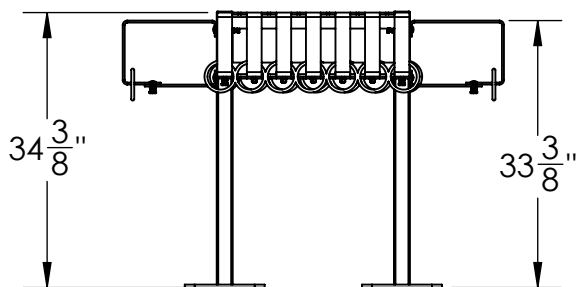

# Brute 24 - Cube, Specifications

Secures up to 24 skateboards. Formed from 1/4" thick mild steel plate. Pedestal legs are made from 2" x 2" mild steel square tubing and capped. Twenty-eight steel rings are provided for securing the skateboards. All components are zinc plated or powder coated. Intended to be mounted to a flat concrete or masonry brick surface. Mounting hardware is not provided.