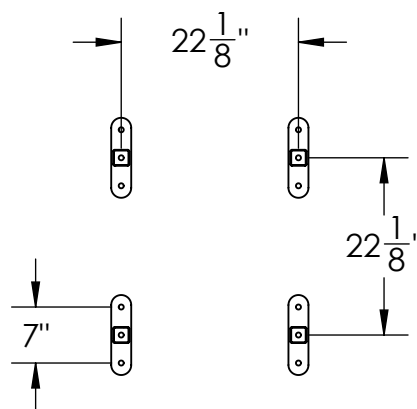

# Brute 24 - Cube, Specifications

Secures up to 24 skateboards. Formed from 1/4" thick mild steel plate. Pedestal legs are made from 2" x 2" mild steel square tubing and capped. Twenty-eight steel rings are provided for securing the skateboards. All components are zinc plated or powder coated. Intended to be mounted to a flat concrete or masonry brick surface. Mounting hardware is not provided.

SECTION A-A