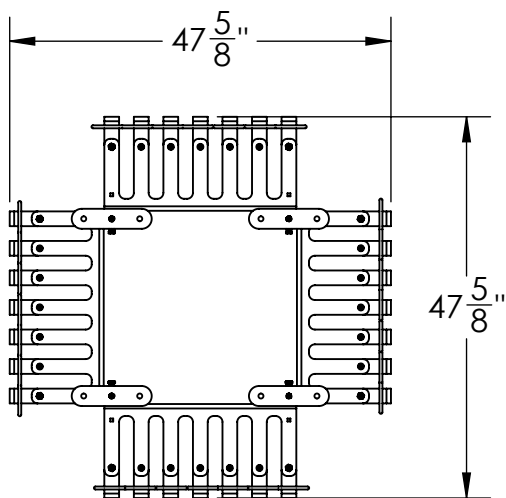

# Brute 24 - Cube, Specifications

Secures up to 24 skateboards. Formed from 1/4" thick mild steel plate. Pedestal legs are made from 2" x 2" mild steel square tubing and capped. Twenty-eight steel rings are provided for securing the skateboards. All components are zinc plated or powder coated. Intended to be mounted to a flat concrete or masonry brick surface. Mounting hardware is not provided.