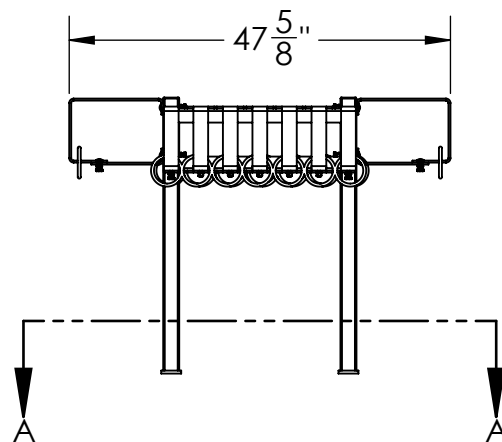

# Brute 24 - Cube, Specifications

Secures up to 24 skateboards. Formed from 1/4" thick mild steel plate. Pedestal legs are made from 2" x 2" mild steel square tubing and capped. Twenty-eight steel rings are provided for securing the skateboards. All components are zinc plated or powder coated. Intended to be mounted to a flat concrete or masonry brick surface. Mounting hardware is not provided.