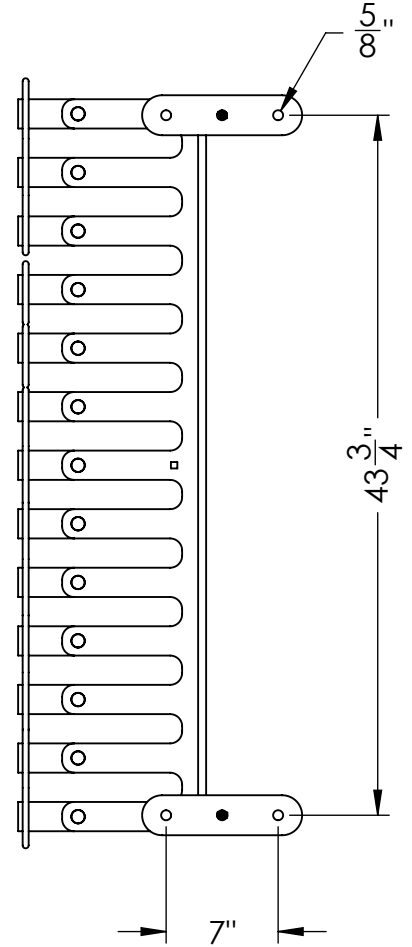

BRUTE 12 Short - Single Sided

Secures up to 12 skateboards. Formed from 1/4" thick aluminum plate. Pedestal legs are made from 2" x 2" mild steel square tubing and capped. Thirteen steel rings are provided for securing the skateboards. All components are zinc plated or powder coated. Intended to be mounted to a flat concrete surface. Mounting hardware is not provided.