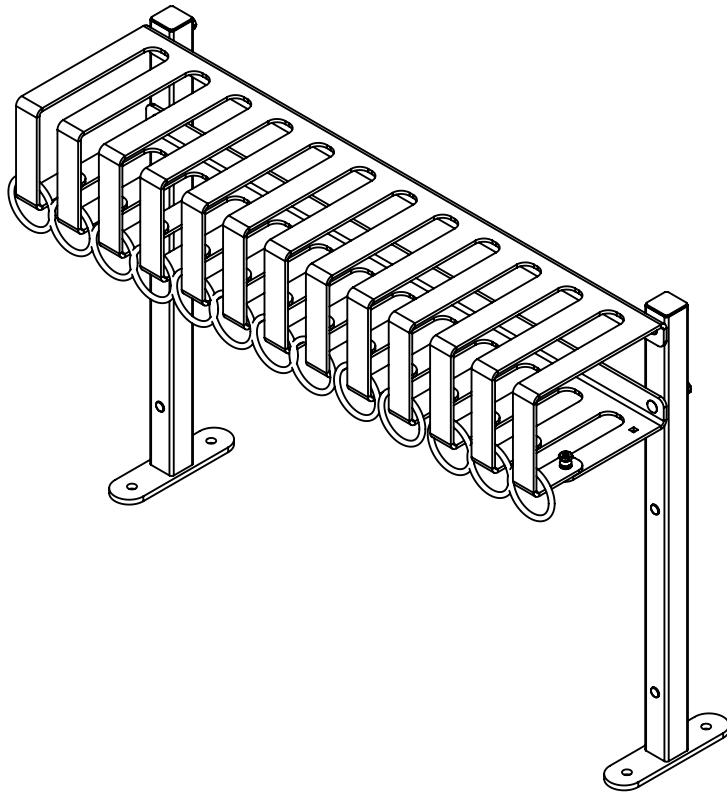

BRUTE 12 Short - Single Sided

Secures up to 12 skateboards. Formed from 1/4" thick aluminum plate. Pedestal legs are made from 2" x 2" mild steel square tubing and capped. Thirteen steel rings are provided for securing the skateboards. All components are zinc plated or powder coated. Intended to be mounted to a flat concrete surface. Mounting hardware is not provided.